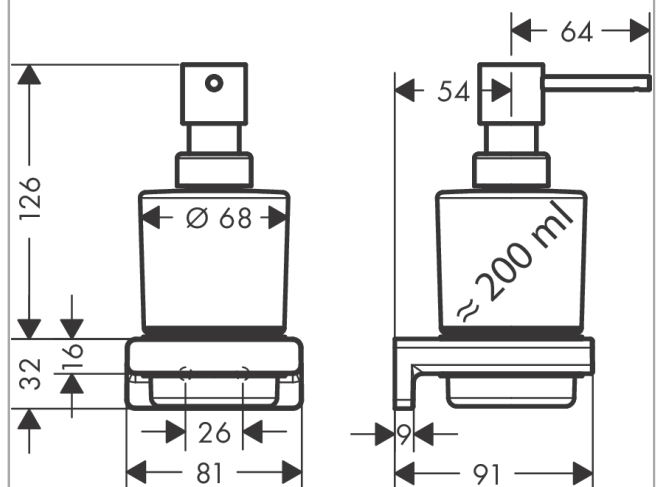

##### product features

- wall-mounted
- material holder: metal
- material container: matt glass
- type of soap: liquid soap
- filling capacity 200 ml
- dosage 2 ml
- with mounting material
- concealed fastening
- drilling distance: 26 mm
- diameter drill hole: 6 mm

#### Scale drawing

**AddStoris**

**Liquid soap dispenser**

Surfaces: **Brushed Black Chrome**

Article Number: **41745340**

**Exploded Drawing**

Year of production: >04/21

**AddStoris**  
**Liquid soap dispenser**  
 Surfaces: **Brushed Black Chrome**    Article Number: **41745340**