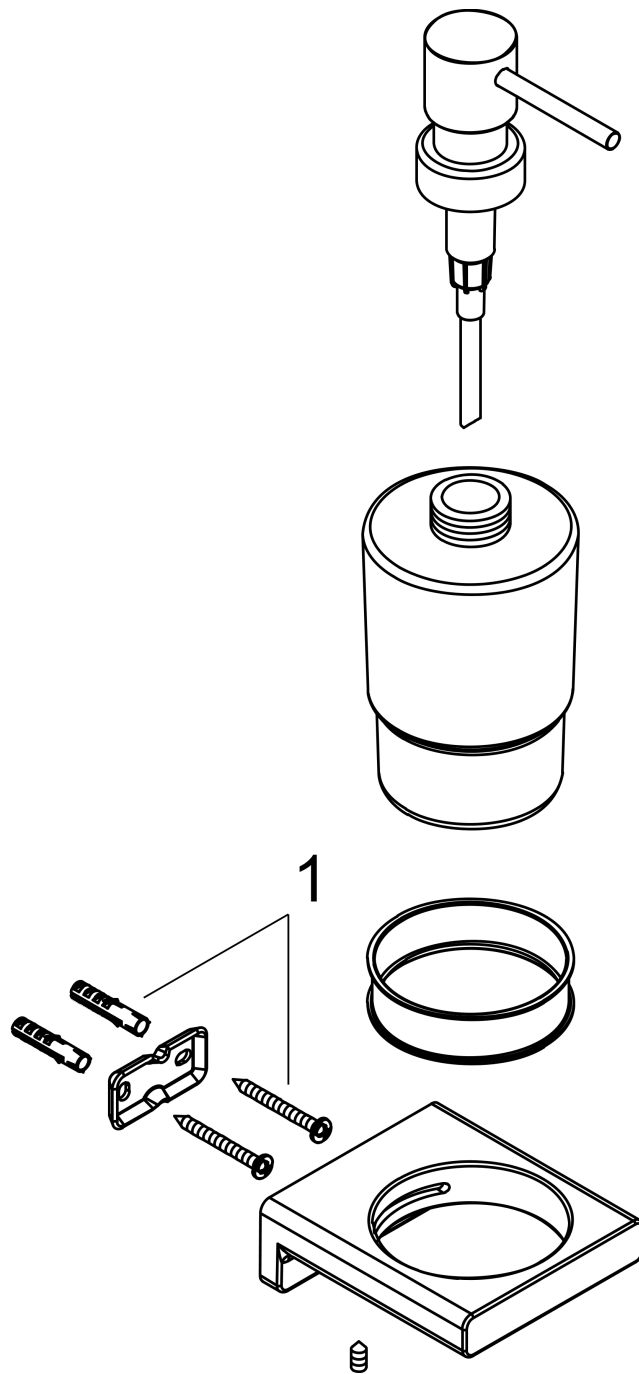

##### product features

- wall-mounted
- material holder: metal
- material container: matt glass
- type of soap: liquid soap
- filling capacity 200 ml
- dosage 2 ml
- with mounting material
- concealed fastening
- drilling distance: 26 mm
- diameter drill hole: 6 mm

#### Product image

#### Scale drawing

**AddStoris**

**Liquid soap dispenser**

Surfaces: **Brushed Black Chrome**

Article Number: **41745340**

**Exploded Drawing**

Year of production: >04/21

**AddStoris**  
**Liquid soap dispenser**  
 Surfaces: **Brushed Black Chrome**    Article Number: **41745340**